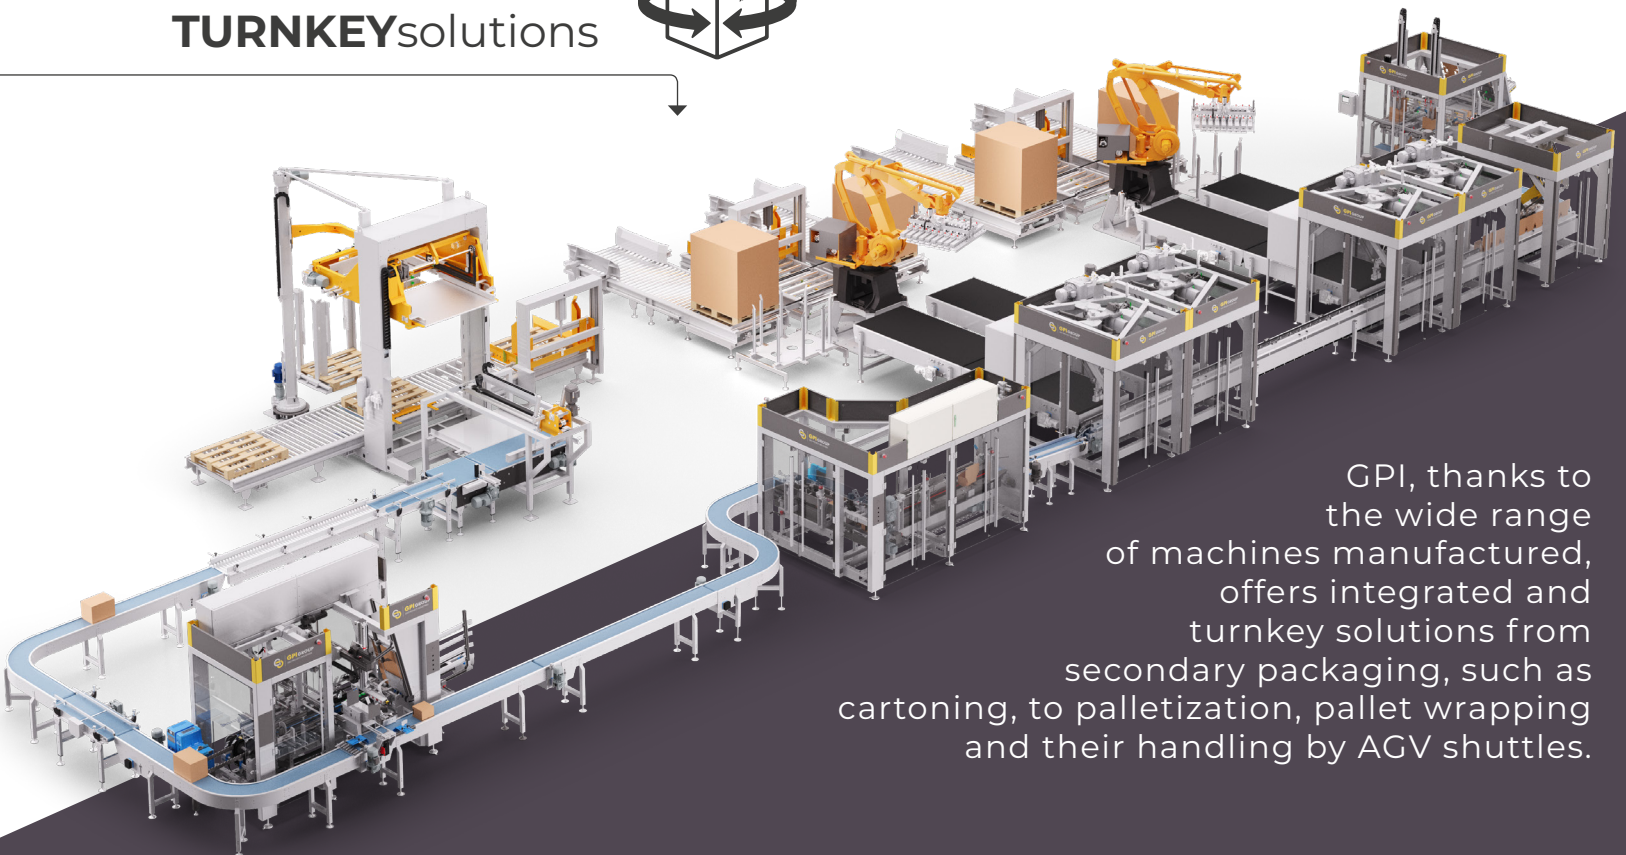

# PET FOOD industry

Solutions for cans, alu-trays, bags, boxes and more.

[PLAY VIDEO](#)

cans sleeve ▶  
**TRAY**

alu-tray ▶  
**DISPLAY-BOX**

shrink tray ▶  
**PALLET**

**INTEGRATED & TURNKEY**solutions

GPI, thanks to the wide range of machines manufactured, offers integrated and turnkey solutions from secondary packaging, such as cartoning, to palletization, pallet wrapping and their handling by AGV shuttles.